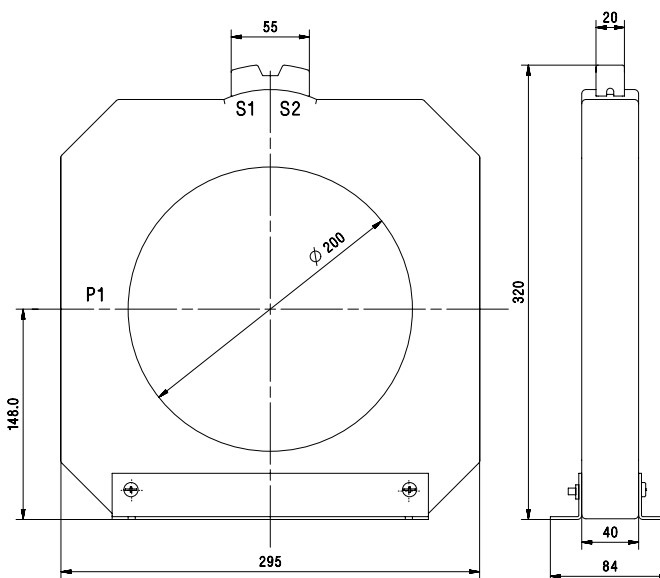

RISH *LTRC-8* SERIES

LTRC-8 295/200(40)

LTRC- 8 295/200 (40)

Secondary 5A			Secondary 1A		
RATIO	VA	CLASS	RATIO	VA	CLASS
4000/5	10	5P10	4000/1	15	5P10
5000/5	10	5P10	5000/1	20	5P10

ALL DIMENSIONS ARE IN mm