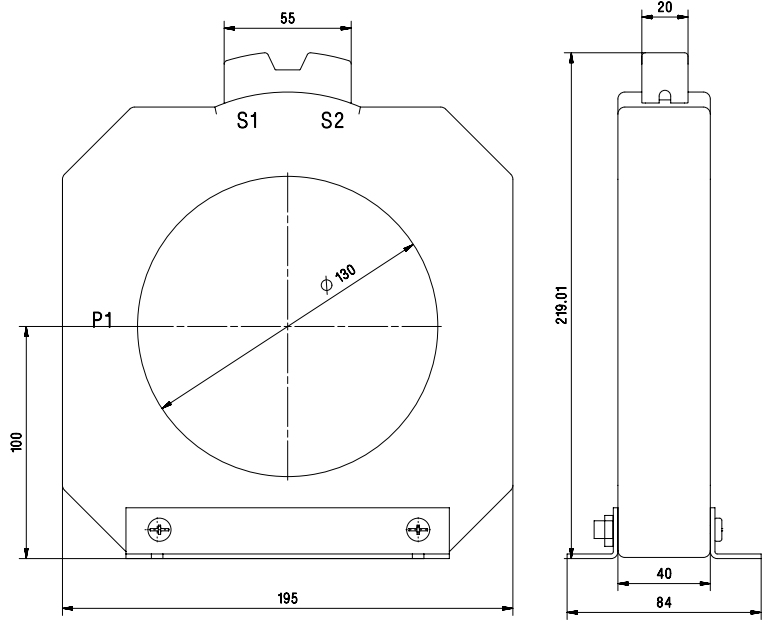

RISH *LTRC-6*SERIES

LTRC-6 195/130(40)

<i>LTRC- 6 195/130 (40)</i>					
Secondary 5A			Secondary 1A		
RATIO	VA	CLASS	RATIO	VA	CLASS
2500/5	3.75	5P10	2500/1	5	5P10
3000/5	3.75	5P10	3000/1	6.25	5P10
3200/5	3.75	5P10	3200/1	7.5	5P10

ALL DIMENSIONS ARE IN mm