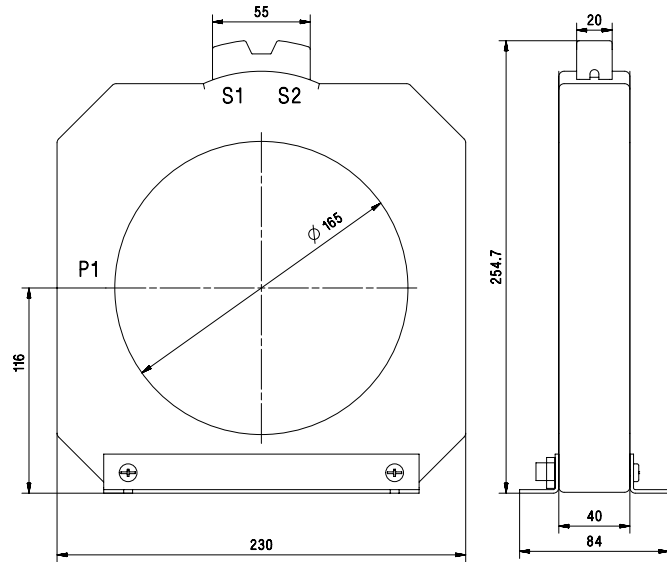

RISH *LTRC-7* SERIES

LTRC-7 230/165(40)

LTRC-7 230/165 (40)

Secondary 5A			Secondary 1A		
RATIO	VA	CLASS	RATIO	VA	CLASS
3000/5	3.75	5P10	3000/1	5	5P10
3200/5	3.75	5P10	3200/1	5	5P10

ALL DIMENSIONS ARE IN mm