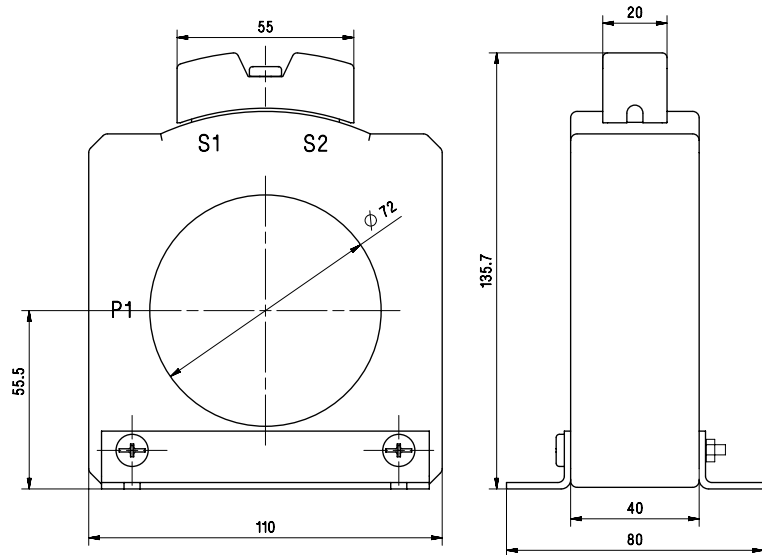

RISH LTRC-3 SERIES

LTRC-3 110/72(40)

LTRC- 3 110/72 (40)

Secondary 5A			Secondary 1A		
RATIO	VA	CLASS	RATIO	VA	CLASS
400/5	1	5P5	400/1	1	5P5
500/5	1	5P5	500/1	1.5	5P5
600/5	1.5	5P5	600/1	1.75	5P5
630/5	1.5	5P5	630/1	1.75	5P5

ALL DIMENSIONS ARE IN mm