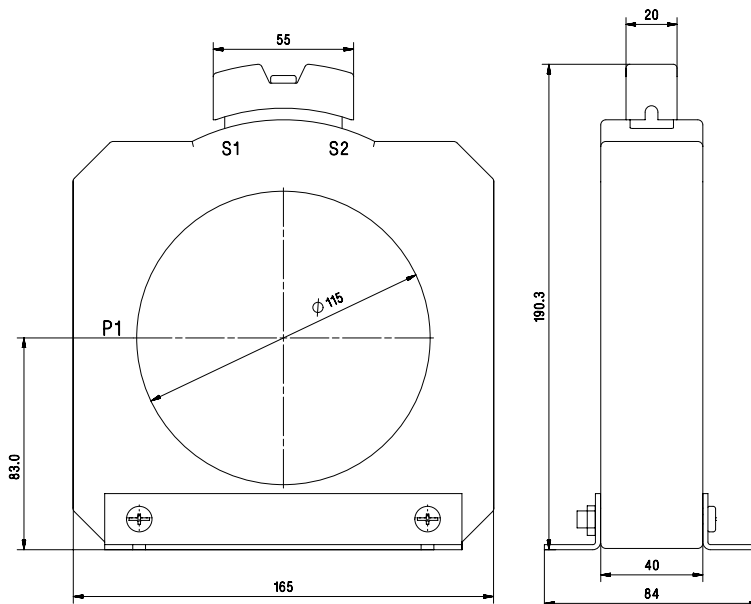

RISH LTRC-5 SERIES

LTRC-5 165/115(40)

LTRC-5 165/115 (40)

Secondary 5A			Secondary 1A		
RATIO	VA	CLASS	RATIO	VA	CLASS
1250/5	2.5	5P5	1250/1	1.75	5P10
1500/5	3.75	5P5	1500/1	2.5	5P10
1600/5	5	5P5	1600/1	2.5	5P10
2000/5	6.25	5P5	2000/1	2.5	5P10

ALL DIMENSIONS ARE IN mm

Page 07 of 11

Rishabh Instruments

RISHABH
INSTRUMENTS
Measure, Control & Record with a Difference

RISHABH INSTRUMENTS PVT.LTD.
F-31, MIDC, Satpur, Nashik-422 007, India.
Tel.: +91 253 2202160, 2202202 Fax : +91 253 2351064
E-mail : India :- marketing@rishabh.co.in
International :- exp.marketing@rishabh.co.in
www.rishabh.co.in